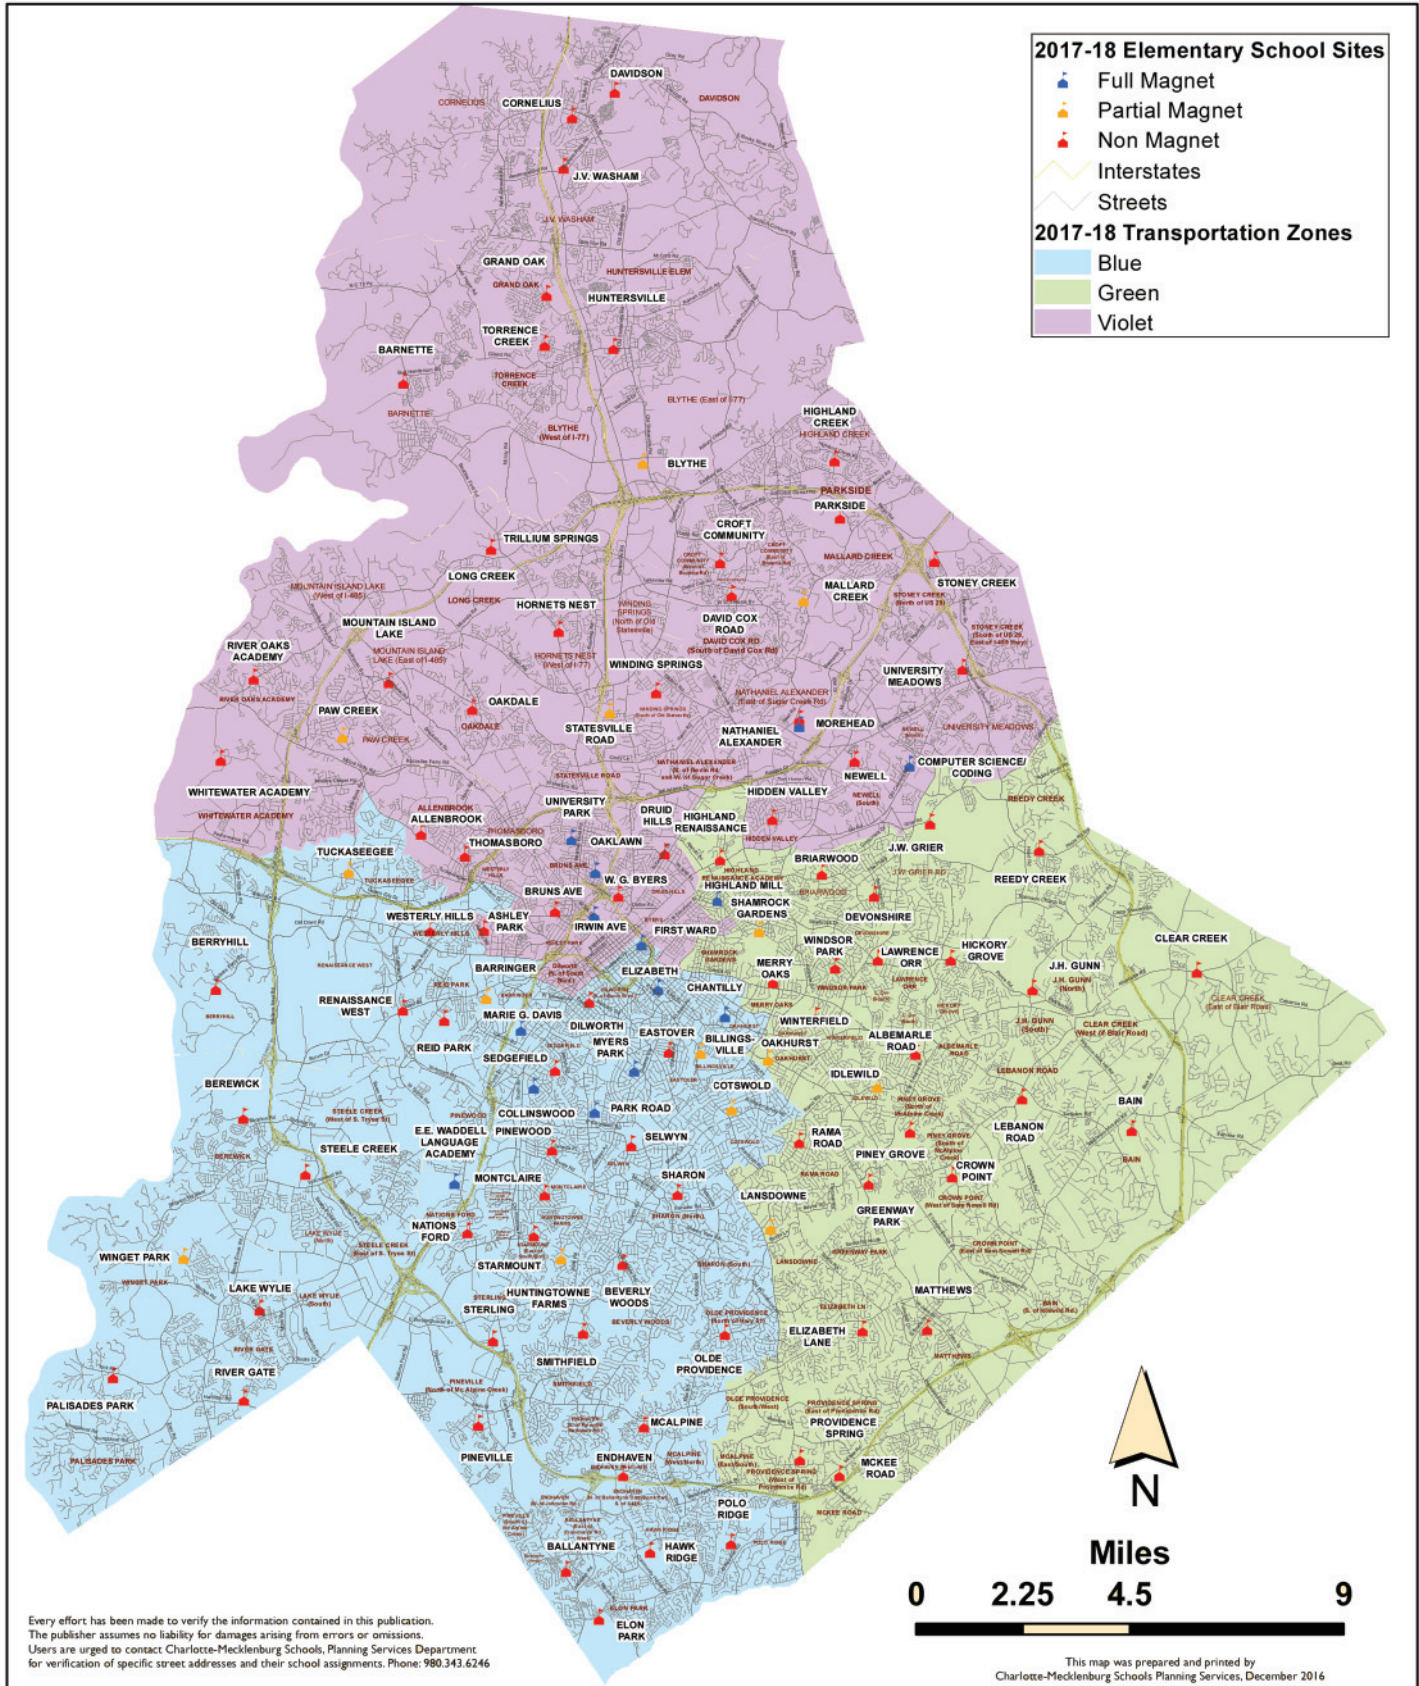

CHARLOTTE-MECKLENBURG SCHOOLS 2017-2018 ELEMENTARY SCHOOL BOUNDARIES